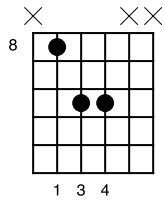

E5

F5

F#5 (Sounds Like Gb5)

G5

G#5 (Sounds Like Ab5)

A5