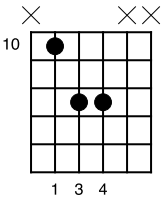

Power Chords part 2

www.johnnyvisan.net

Standard tuning

A#5 (Sounds Like Bb5)

1 3 4

B5

1 3 4

C5

1 3 4

S-Gt

S-Gt			
	T		
	A B	3 3 1	4 4 2

C#5 (Sounds Like Db5)

1 3 4

D5

1 3 4

D#5 (Sounds Like Eb5)

1 3 4

S-Gt			
	T		
	A B	6 6 4	7 7 5

E5

F5

F#5 (Sounds Like Gb5)

G5

G#5 (Sounds Like Ab5)

A5