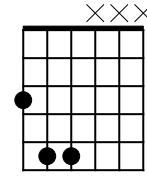

Power Chords part 2

www.johnnyvisan.net

Standard tuning

A#5 (Sounds Like Bb5)

1 3 4

B5

1 3 4

C5

1 3 4

S-Gt

S-Gt			
	T		
	A B	3 3 1	4 4 2

C#5 (Sounds Like Db5)

1 3 4

D5

1 3 4

D#5 (Sounds Like Eb5)