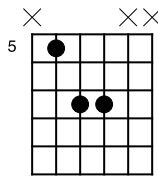

Power Chords part 2

www.johnnyvisan.net

Standard tuning

A#5 (Sounds Like Bb5)

1 3 4

B5

1 3 4

C5

1 3 4

S-Gt

S-Gt			
	T		
	A B	3 3 1	4 4 2

C#5 (Sounds Like Db5)

1 3 4

D5

1 3 4

D#5 (Sounds Like Eb5)