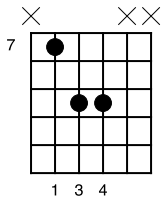

E5

F5

F#5 (Sounds Like Gb5)

G5

G#5 (Sounds Like Ab5)

A5