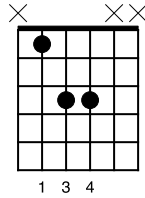

Power Chords part 2

www.johnnyvisan.net

Standard tuning

A#5 (Sounds Like Bb5)

1 3 4

B5

1 3 4

C5

1 3 4

S-Gt

S-Gt			
	T		
	A B	3 3 1	4 4 2

C#5 (Sounds Like Db5)

1 3 4

D5

1 3 4

D#5 (Sounds Like Eb5)