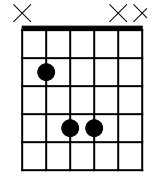

Power Chords part 2

www.johnnyvisan.net

Standard tuning

A#5 (Sounds Like Bb5)

1 3 4

B5

1 3 4

C5

1 3 4

S-Gt

S-Gt			
	T		
	A B	3 3 1	4 4 2

C#5 (Sounds Like Db5)

1 3 4

D5

1 3 4

D#5 (Sounds Like Eb5)