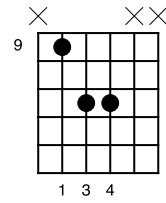

Power Chords part 2

www.johnnyvisan.net

Standard tuning

A#5 (Sounds Like Bb5)

1 3 4

B5

1 3 4

C5

1 3 4

S-Gt

S-Gt			
	T		
	A B	3 3 1	4 4 2

C#5 (Sounds Like Db5)

1 3 4

D5

1 3 4

D#5 (Sounds Like Eb5)

1 3 4

S-Gt			
	T		
	A B	6 6 4	7 7 5

E5

F5

F#5 (Sounds Like Gb5)

G5

G#5 (Sounds Like Ab5)

A5