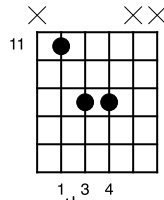

Power Chords part 2

www.johnnyvisan.net

Standard tuning

A#5 (Sounds Like Bb5)

1 3 4

B5

1 3 4

C5

1 3 4

S-Gt

S-Gt			
	T		
	A B	3 3 1	4 4 2

C#5 (Sounds Like Db5)

1 3 4

D5

1 3 4

D#5 (Sounds Like Eb5)

1 3 4

S-Gt			
	T		
	A B	6 6 4	7 7 5

E5

F5

F#5 (Sounds Like Gb5)

G5

G#5 (Sounds Like Ab5)

A5