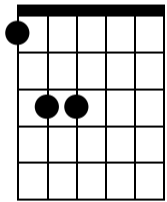

# SMOKE ON THE WATER

DEEP PURPLE

TAB BY WWW.JOHNNYVISAN.NET

VERSE

STANDARD TUNING

MODERATE ROCK ♩ = 112

VERSE

G5

xxx

1 3 4

S-GT

4/4

*mf*

F5

xxx

1 3 4