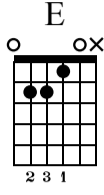

# Finger Picking

## Part 1

Johnny Visan  
E Major Chord

Standard tuning

♩ = 60