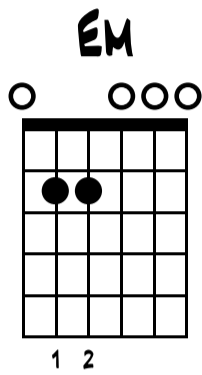

E (MI) MINOR CHORD SHAPES

WWW.JOHNNYVISAN.NET

S-GT

mp

Handwritten musical notation for guitar and bass. The guitar part is in treble clef, key of E major (one sharp), and 4/4 time. The first measure is marked with a '1' and a dynamic of 'mf'. The second measure is marked with a '2'. The bass part is in bass clef. The notation includes notes and rests for both instruments.

Handwritten musical notation for guitar and bass. The guitar part is in treble clef. The first measure is marked with a '3' and the second with a '4'. The bass part is in bass clef. The notation includes notes and rests for both instruments.