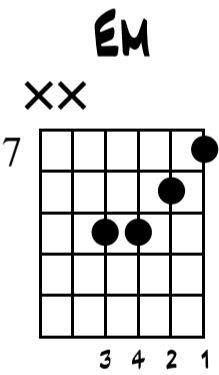

E (MI) MINOR CHORD SHAPES

WWW.JOHNNYVISAN.NET

S-GT

mp

Handwritten musical notation for guitar and bass. The guitar part is in treble clef, key of E major (one sharp), and 4/4 time. The first measure is marked with a '1' and a dynamic of 'mf'. The second measure is marked with a '2'. The bass part is in bass clef. The notation includes notes and rests for both instruments.

Handwritten musical notation for guitar and bass. The guitar part is in treble clef. The first measure is marked with a '3' and the second with a '4'. The bass part is in bass clef. The notation includes notes and rests for both instruments.