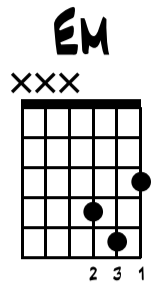

E (MI) MINOR CHORD SHAPES

WWW.JOHNNYVISAN.NET

S-GT

mp

Handwritten musical notation for guitar and bass. The guitar part is in treble clef, key of E major (one sharp), and 4/4 time. The first measure is marked with a '1' and a dynamic of 'mf'. The second measure is marked with a '2'. The bass part is in bass clef. The notation includes notes and rests for both instruments.

Handwritten musical notation for guitar and bass. The guitar part is in treble clef. The first measure is marked with a '3' and the second with a '4'. The bass part is in bass clef. The notation includes notes and rests for both instruments.