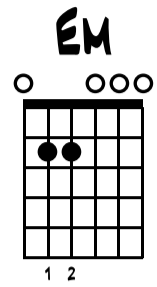

E (MI) MINOR CHORD SHAPES

WWW.JOHNNYVISAN.NET

S-GT

mp

Handwritten musical notation for guitar and bass. The guitar part is in treble clef, key of E major (one sharp), and 4/4 time. The first measure is marked with a '1' and a dynamic of 'mf'. The second measure is marked with a '2'. The bass part is in bass clef. The notation includes notes and rests for both instruments.

Handwritten musical notation for guitar and bass. The guitar part is in treble clef. The first measure is marked with a '3' and the second with a '4'. The bass part is in bass clef. The notation includes notes and rests for both instruments.