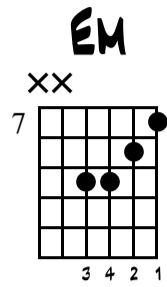

E (MI) MINOR CHORD SHAPES

WWW.JOHNNYVISAN.NET

S-GT

mp

Handwritten musical notation for guitar and bass. The guitar part is in treble clef, key of E major (one sharp), and 4/4 time. The first measure is marked with a '1' and a dynamic of 'mf'. The second measure is marked with a '2'. The bass part is in bass clef. The notation includes notes and rests for both instruments.

Handwritten musical notation for guitar and bass. The guitar part is in treble clef. The first measure is marked with a '3' and the second with a '4'. The bass part is in bass clef. The notation includes notes and rests for both instruments.