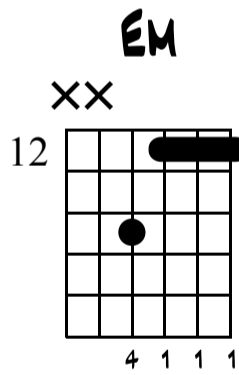

E (MI) MINOR CHORD SHAPES

WWW.JOHNNYVISAN.NET

S-GT

mp

Handwritten musical notation for guitar and bass. The guitar part is in treble clef, key of E major (one sharp), and 4/4 time. The first measure is marked with a '1' and a dynamic of 'mf'. The second measure is marked with a '2'. The bass part is in bass clef. The notation includes notes and rests for both instruments.

Handwritten musical notation for guitar and bass. The guitar part is in treble clef. The first measure is marked with a '3' and the second with a '4'. The bass part is in bass clef. The notation includes notes and rests for both instruments.