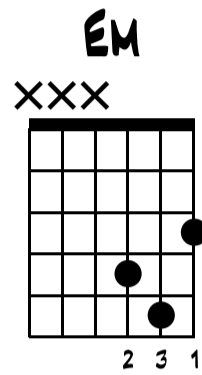

E (MI) MINOR CHORD SHAPES

WWW.JOHNNYVISAN.NET

S-GT

mp

Handwritten musical notation for guitar and bass. The guitar part is in treble clef, key of E major (one sharp), and 4/4 time. The first measure is marked with a '1' and a dynamic of 'mf'. The second measure is marked with a '2'. The bass part is in bass clef. The notation includes notes and rests for both instruments.

Handwritten musical notation for guitar and bass. The guitar part is in treble clef. The first measure is marked with a '3' and the second with a '4'. The bass part is in bass clef. The notation includes notes and rests for both instruments.