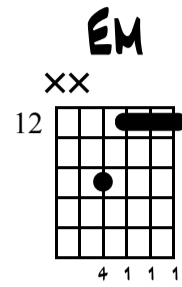

E (MI) MINOR CHORD SHAPES

WWW.JOHNNYVISAN.NET

S-GT

mp

Handwritten musical notation for guitar and bass. The guitar part is in treble clef, key of E major (one sharp), and 4/4 time. The first measure is marked with a '1' and a dynamic of 'mf'. The second measure is marked with a '2'. The bass part is in bass clef. The notation includes notes and rests for both instruments.

Handwritten musical notation for guitar and bass. The guitar part is in treble clef. The first measure is marked with a '3' and the second with a '4'. The bass part is in bass clef. The notation includes notes and rests for both instruments.