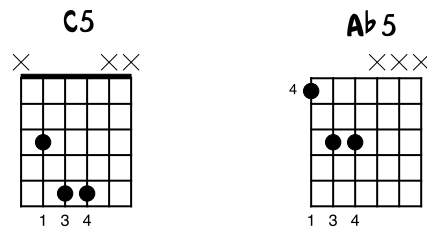

SMOKE ON THE WATER

DEEP PURPLE

TAB BY WWW.JOHNMYVISAN.NET

CHORUS

STANDARD TUNING

MODERATE ROCK ♩ = 112

S-GT

mf

TAB

3	5	5
4	6	6
3	1	3
1	3	1
3	1	3
1	3	1

(3) 3 1 3 1 3 1

3	5	5
4	6	6