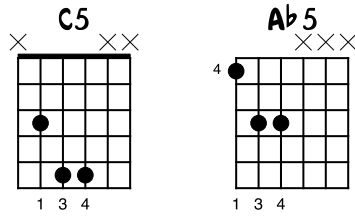

SMOKE ON THE WATER

DEEP PURPLE

TAB BY WWW.JOHNMYVISAN.NET

CHORUS

STANDARD TUNING

MODERATE ROCK ♩ = 112

S-GT

mf

TAB

3	5	5
4	6	6
3	1	3
1	3	1
3	1	3
1	3	1

(3) 3 1 3 1 3 1

3	5	5
4	6	6