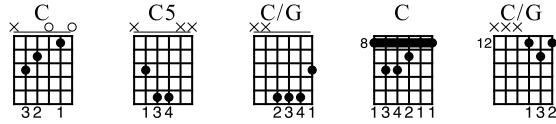

C (DO) Major Chord Shapes

Johnny Visan

Standard tuning

♩ = 120

S-Gt

4

mf

C C5 C/G C

TAB

0	0	0	0
1	5	5	8
2	5	5	9
3	3	5	10
			8

C/G

#8

TAB

12
14
12