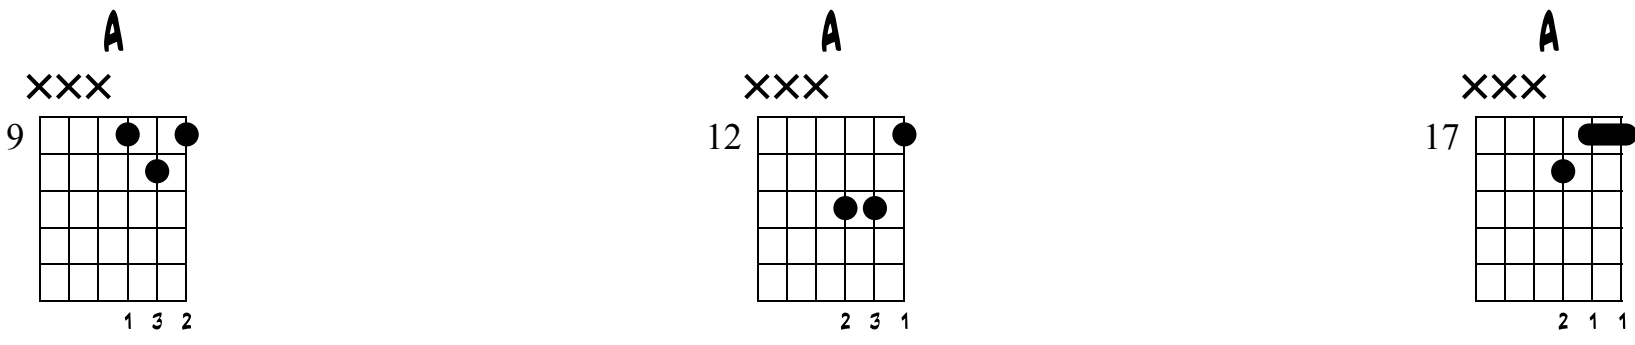

A (LA) MAJOR CHORD SHAPES

WWW.JOHNHYVISAN.NET

♩ = 120

S-GT
TAB

Handwritten musical notation for guitar. Treble clef, key signature of two sharps (F# and C#), 4/4 time signature. The notation shows four measures of chords. Measure 1: A chord (mf), TAB: 02220. Measure 2: A5 chord, TAB: 220. Measure 3: A chord, TAB: 57655. Measure 4: A5 chord, TAB: 775.

Handwritten musical notation for guitar. Treble clef, key signature of two sharps (F# and C#), 4/4 time signature. The notation shows three measures of chords. Measure 5: A chord, TAB: 9109. Measure 6: A chord, TAB: 121414. Measure 7: A chord, TAB: 171718.