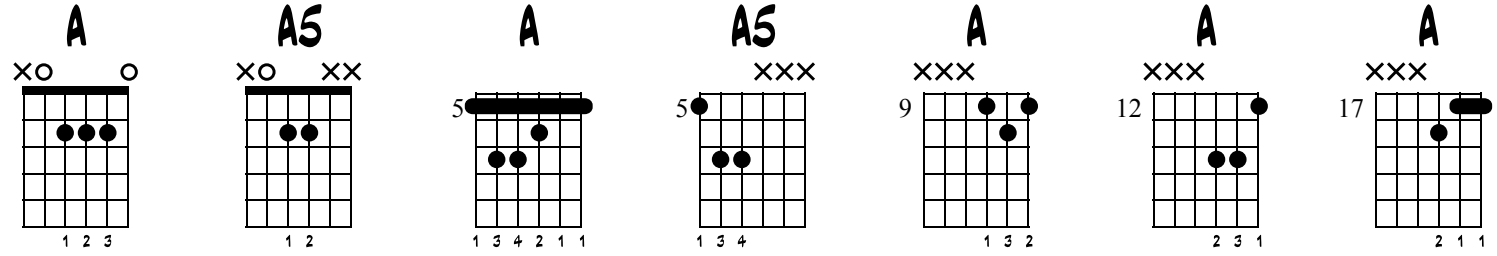

A (LA) MAJOR CHORD SHAPES

WWW.JOHNHYVISAN.NET

♩ = 120

S-GT
TAB

Handwritten musical notation for guitar. Treble clef, key signature of two sharps (F# and C#), 4/4 time signature. The notation shows four measures of chords. Measure 1: A chord (mf), TAB: 02220. Measure 2: A5 chord, TAB: 220. Measure 3: A chord, TAB: 57655. Measure 4: A5 chord, TAB: 775.

Handwritten musical notation for guitar. Treble clef, key signature of two sharps (F# and C#), 4/4 time signature. The notation shows three measures of chords. Measure 5: A chord, TAB: 9109. Measure 6: A chord, TAB: 121414. Measure 7: A chord, TAB: 171718.