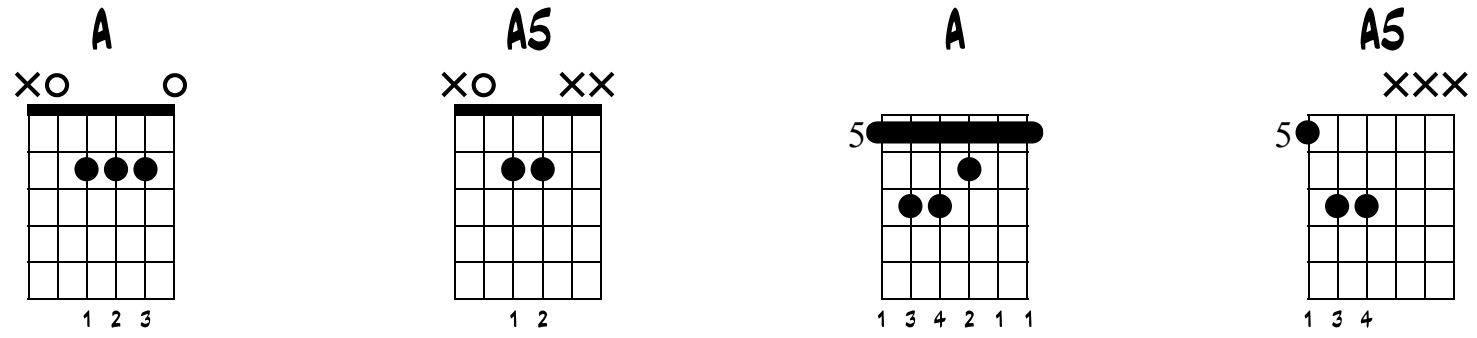

A (LA) MAJOR CHORD SHAPES

WWW.JOHNHYVISAN.NET

♩ = 120

S-GT
TAB

Handwritten musical notation for guitar. Treble clef, key signature of two sharps (F# and C#), 4/4 time signature. The notation shows four measures of chords. Measure 1: A chord (mf), TAB: 02220. Measure 2: A5 chord, TAB: 220. Measure 3: A chord, TAB: 57655. Measure 4: A5 chord, TAB: 775.

Handwritten musical notation for guitar. Treble clef, key signature of two sharps (F# and C#), 4/4 time signature. The notation shows three measures of chords. Measure 5: A chord, TAB: 9109. Measure 6: A chord, TAB: 121414. Measure 7: A chord, TAB: 171718.